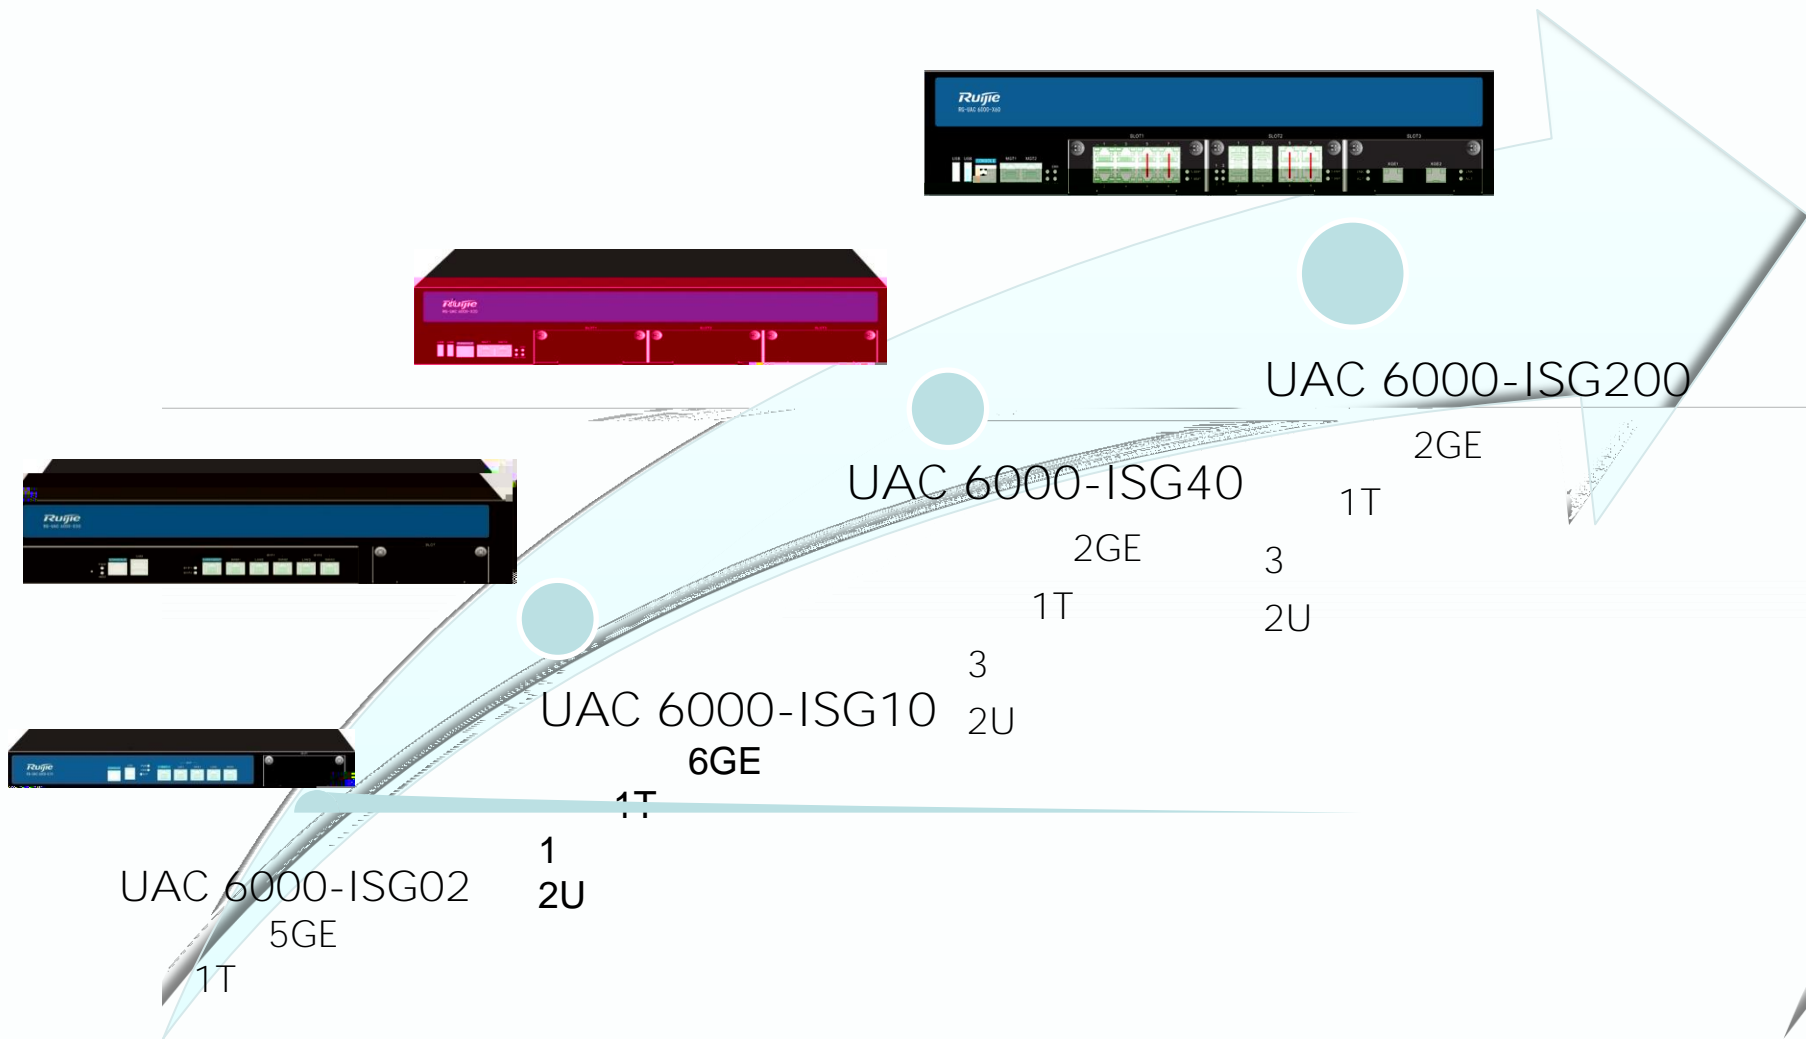

ISG

Contents

ISG

UAC 6000-ISG02

Console RJ45

USB BIOS

PWR power
bypass

HDD

BYP

5 MGT E10

IP

LAN1 <-

>WAN1 bypass LAN2 <-> WAN2

UAC 6000-ISG10

PWR power

HDD

Console RJ45

USB BIOS

BYP1 BYP2 bypass

6 LAN1\MGT

IP
bypass

LAN1<->WAN1 LAN2<->WAN2

LAN3<->WAN3 bypass

4 4

UAC 6000-ISG40

USB

BIOS

Console

RJ45

;

MGT

MGT1