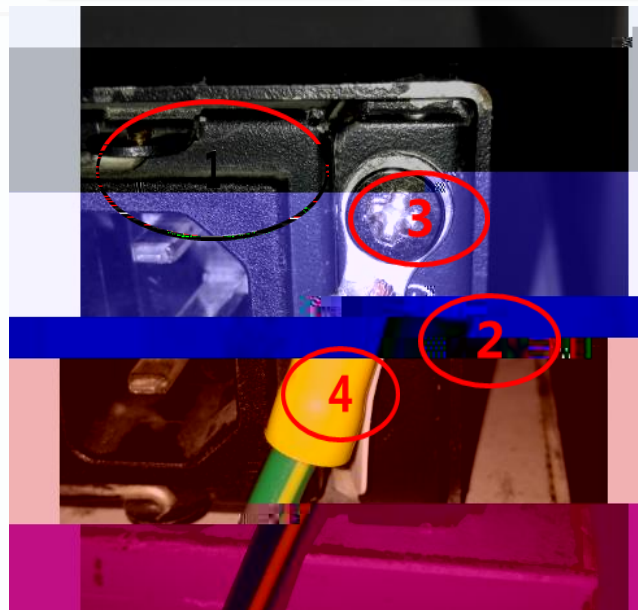

1	
2	
3	OT
4	

PE

PE