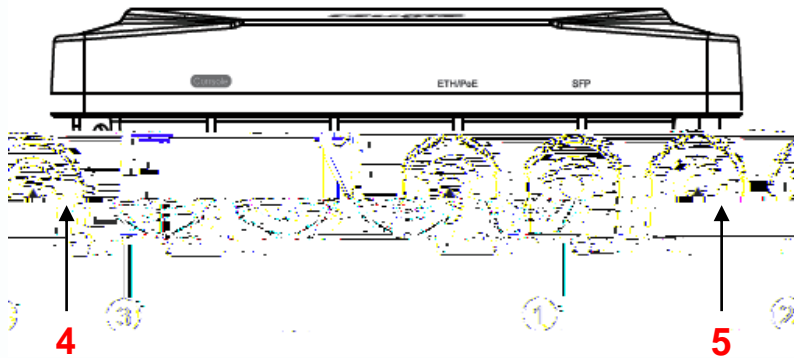

AP630-C

- 1 Console RJ-45
- 2 10/100/1000Base-T
  ETH1 /PoE IN RJ-45
- 3 ETH1 SFP
- 4 2.4G
- 5 5G