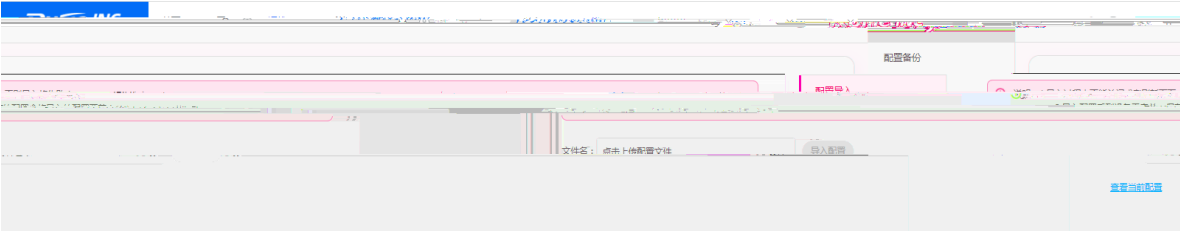

3.

(1)

a

< > config.json

b

< > < >